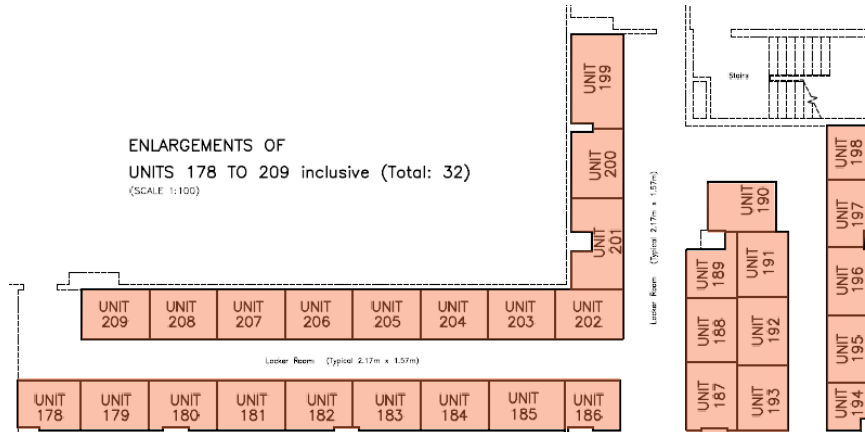

Locker Units - P2 Level

Premium Lockers 109 - 139

ENLARGEMENTS OF
UNITS 121 TO 139 inclusive (Total: 19)
(SCALE 1:100)

ENLARGEMENTS OF
UNITS 109 TO 120 inclusive (Total: 12)
(SCALE 1:100)

This plan is provided for information purposes only. Parking & Locker unit locations are approximate and subject to change without notice. ©Tridel 2025. ®Tridel and design, "D" design, Tridel Built for Life and design, Built Green Built for Life and design are registered Trademarks of Tridel Corporation. Project names and logos are Trademarks of their respective owners. All rights reserved. Illustrations are artist's concept only. Specifications subject to change without notice. E.&O.E. January 2025

Locker Units - P3 Level

Premium Lockers 134 -145

ENLARGEMENTS OF
UNITS 134 TO 145 inclusive (Total: 12)
(SCALE 1:100)

Locker Units - P3 Level

Lockers 146 - 177

ENLARGEMENTS OF
UNITS 146 TO 177 inclusive (Total: 32)
(SCALE 1:100)

Locker Units - P3 Level

Lockers 178 - 209

ENLARGEMENTS OF
UNITS 178 TO 209 inclusive (Total: 32)
(SCALE: 1:100)

Locker Units - P4 Level

Lockers 89 - 110

ENLARGEMENTS OF
UNITS 89 TO 110 inclusive (Total: 22)
(SCALE 1:100)