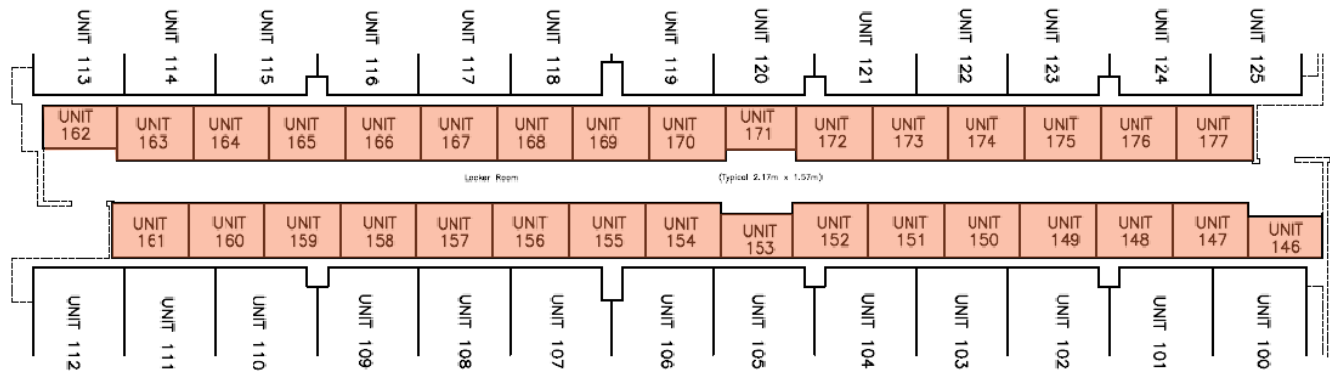

Locker Units - P2 Level

Premium Lockers 109 - 139

ENLARGEMENTS OF
UNITS 121 TO 139 inclusive (Total: 19)
(SCALE 1:100)

ENLARGEMENTS OF
UNITS 109 TO 120 inclusive (Total: 12)
(SCALE 1:100)

This plan is provided for information purposes only. Parking & Locker unit locations are approximate and subject to change without notice. ©Tridel 2025. ®Tridel and design, "D" design, Tridel Built for Life and design, Built Green Built for Life and design are registered Trademarks of Tridel Corporation. Project names and logos are Trademarks of their respective owners. All rights reserved. Illustrations are artist's concept only. Specifications subject to change without notice. E.&O.E. January 2025

Locker Units - P3 Level

Premium Lockers 134 -145

ENLARGEMENTS OF
UNITS 134 TO 145 inclusive (Total: 12)
(SCALE 1:100)

Locker Units - P3 Level

Lockers 146 - 177

ENLARGEMENTS OF
UNITS 146 TO 177 inclusive (Total: 32)
(SCALE 1:100)

Locker Units - P3 Level

Lockers 178 - 209

ENLARGEMENTS OF
UNITS 178 TO 209 inclusive (Total: 32)
(SCALE: 1:100)

Locker Units - P4 Level

Lockers 89 - 110

ENLARGEMENTS OF
UNITS 89 TO 110 inclusive (Total: 22)
(SCALE 1:100)