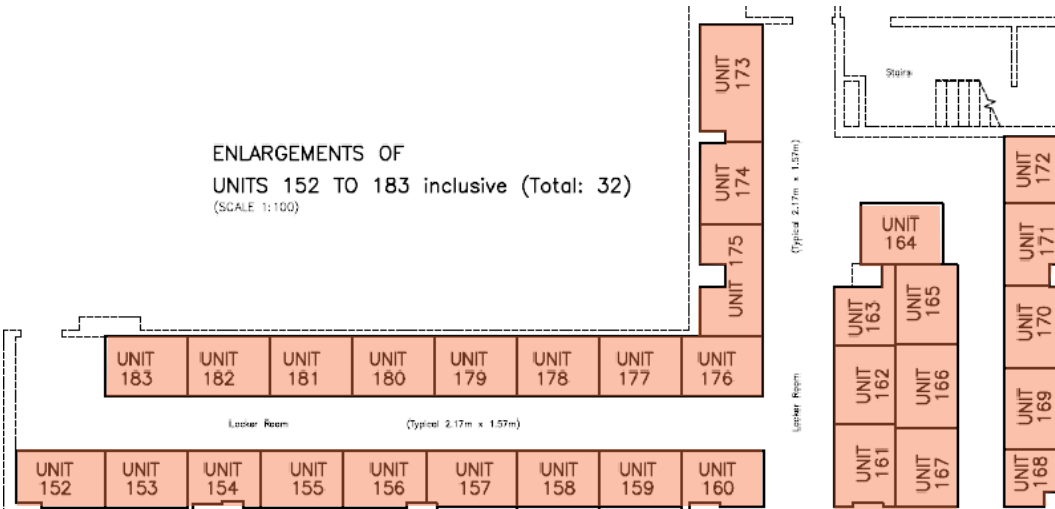

Locker Units - P3 Level

Lockers 178 - 209

ENLARGEMENTS OF
UNITS 178 TO 209 inclusive (Total: 32)
(SCALE: 1:100)

Locker Units - P4 Level

Lockers 89 - 110

ENLARGEMENTS OF
UNITS 89 TO 110 inclusive (Total: 22)
(SCALE 1:100)

Locker Units - P4 Level

Lockers 111 - 142

ENLARGEMENTS OF
 UNITS 111 TO 142 inclusive (Total: 32)
 (SCALE 1:100)

This plan is provided for information purposes only. Parking & Locker unit locations are approximate and subject to change without notice. ©Tridel 2025. ®Tridel and design, "D" design, Tridel Built for Life and design, Built Green Built for Life and design are registered Trademarks of Tridel Corporation. Project names and logos are Trademarks of their respective owners. All rights reserved. Illustrations are artist's concept only. Specifications subject to change without notice. E.&O.E. January 2025

Locker Units - P4 Level

Lockers 143 - 183

ENLARGEMENTS OF
UNITS 152 TO 183 inclusive (Total: 32)
(SCALE 1:100)

ENLARGEMENTS OF
UNITS 143 TO 151 inclusive (Total: 9)
(SCALE 1:100)