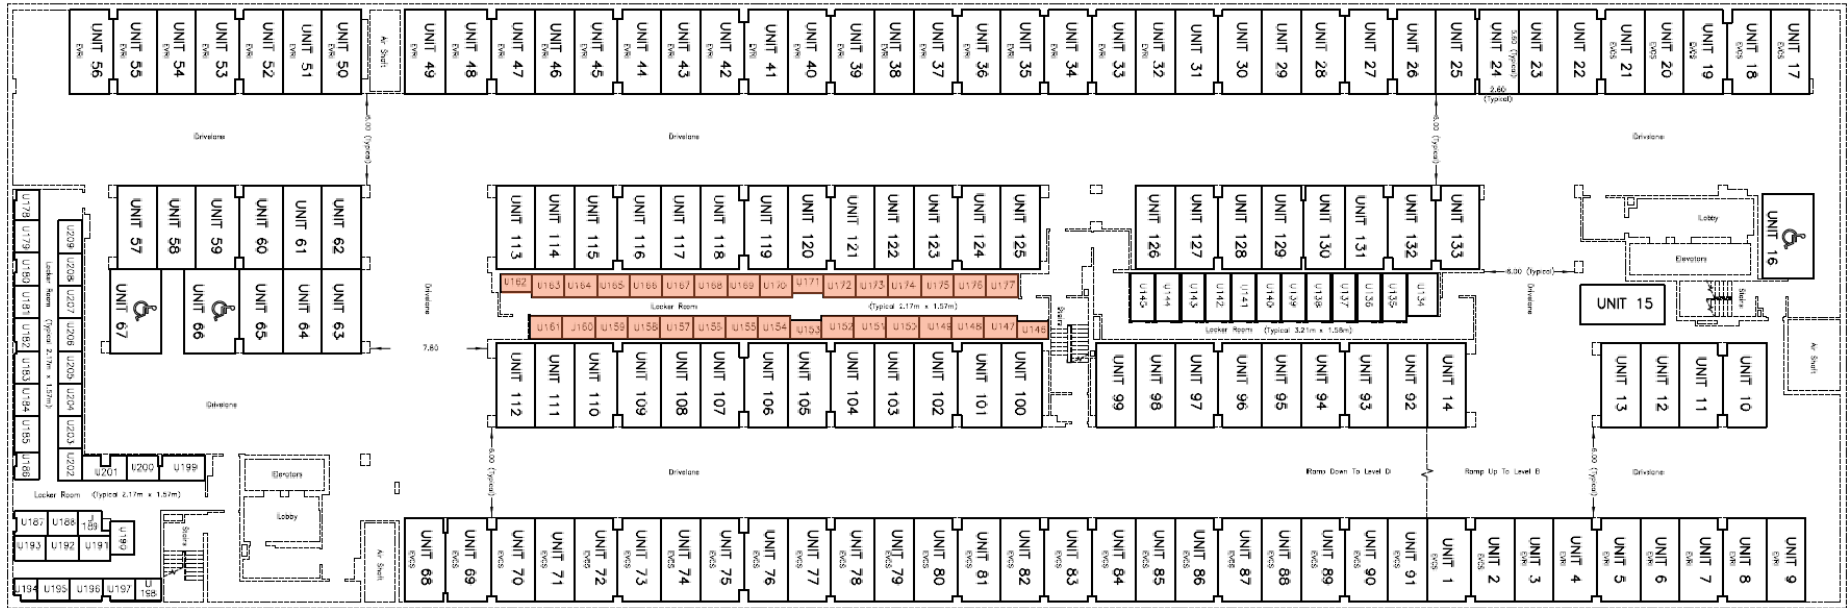

Locker Units - P2 Level

Premium Lockers 109 - 139

ENLARGEMENTS OF
UNITS 121 TO 139 inclusive (Total: 19)
(SCALE 1:100)

ENLARGEMENTS OF
UNITS 109 TO 120 inclusive (Total: 12)
(SCALE 1:100)

This plan is provided for information purposes only. Parking & Locker unit locations are approximate and subject to change without notice. ©Tridel 2025. ®Tridel and design, "D" design, Tridel Built for Life and design, Built Green Built for Life and design are registered Trademarks of Tridel Corporation. Project names and logos are Trademarks of their respective owners. All rights reserved. Illustrations are artist's concept only. Specifications subject to change without notice. E.&O.E. January 2025

Locker Units - P3 Level

Premium Lockers 134 -145

ENLARGEMENTS OF
UNITS 134 TO 145 inclusive (Total: 12)
(SCALE 1:100)

Locker Units - P3 Level

Lockers 146 - 177

ENLARGEMENTS OF
UNITS 146 TO 177 inclusive (Total: 32)
(SCALE 1:100)

Locker Units - P3 Level

Lockers 178 - 209

ENLARGEMENTS OF
UNITS 178 TO 209 inclusive (Total: 32)
(SCALE: 1:100)

Locker Units - P4 Level

Lockers 89 - 110

ENLARGEMENTS OF
UNITS 89 TO 110 inclusive (Total: 22)
(SCALE 1:100)