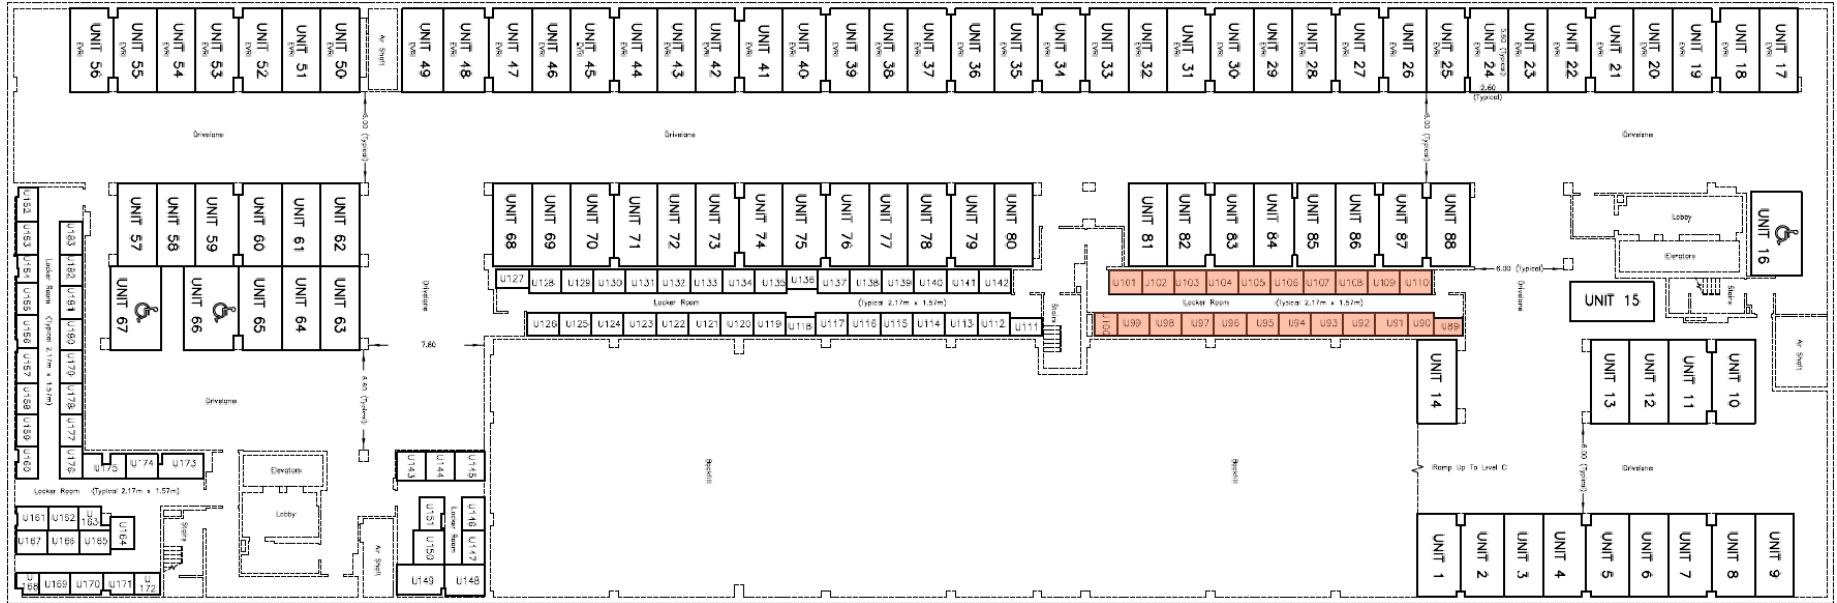

Locker Units - P3 Level

Lockers 178 - 209

ENLARGEMENTS OF
UNITS 178 TO 209 inclusive (Total: 32)
(SCALE: 1:100)

Locker Units - P4 Level

Lockers 89 - 110

ENLARGEMENTS OF
UNITS 89 TO 110 inclusive (Total: 22)
(SCALE 1:100)