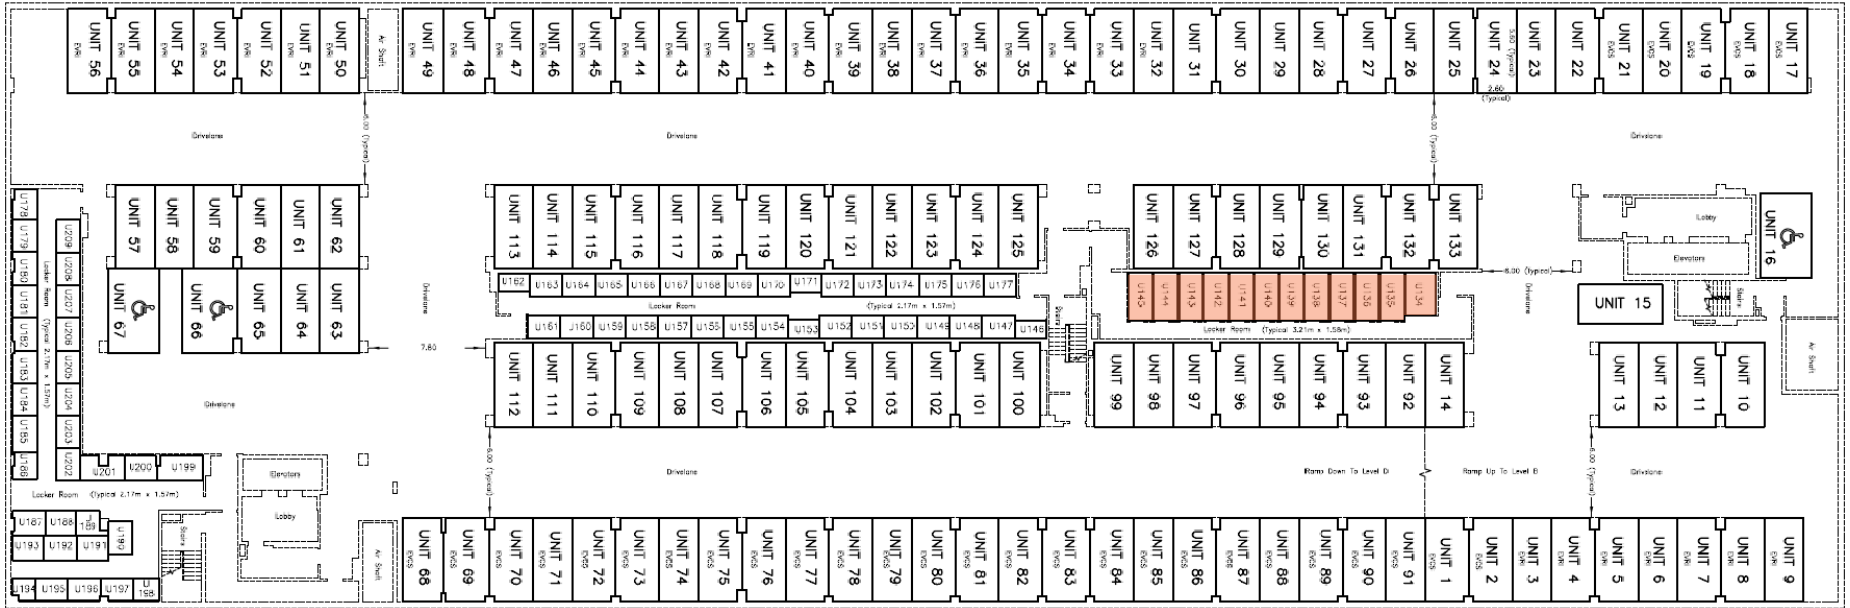

Locker Units - P2 Level

Premium Lockers 109 - 139

ENLARGEMENTS OF
UNITS 121 TO 139 inclusive (Total: 19)
(SCALE 1:100)

ENLARGEMENTS OF
UNITS 109 TO 120 inclusive (Total: 12)
(SCALE 1:100)

This plan is provided for information purposes only. Parking & Locker unit locations are approximate and subject to change without notice. ©Tridel 2025. ®Tridel and design, "D" design, Tridel Built for Life and design, Built Green Built for Life and design are registered Trademarks of Tridel Corporation. Project names and logos are Trademarks of their respective owners. All rights reserved. Illustrations are artist's concept only. Specifications subject to change without notice. E.&O.E. January 2025

Locker Units - P3 Level

Premium Lockers 134 -145

ENLARGEMENTS OF
UNITS 134 TO 145 inclusive (Total: 12)
(SCALE 1:100)

Locker Units - P3 Level

Lockers 146 - 177

ENLARGEMENTS OF
UNITS 146 TO 177 inclusive (Total: 32)
(SCALE 1:100)

Locker Units - P3 Level

Lockers 178 - 209

ENLARGEMENTS OF
UNITS 178 TO 209 inclusive (Total: 32)
(SCALE: 1:100)

Locker Units - P4 Level

Lockers 89 - 110

ENLARGEMENTS OF
UNITS 89 TO 110 inclusive (Total: 22)
(SCALE 1:100)