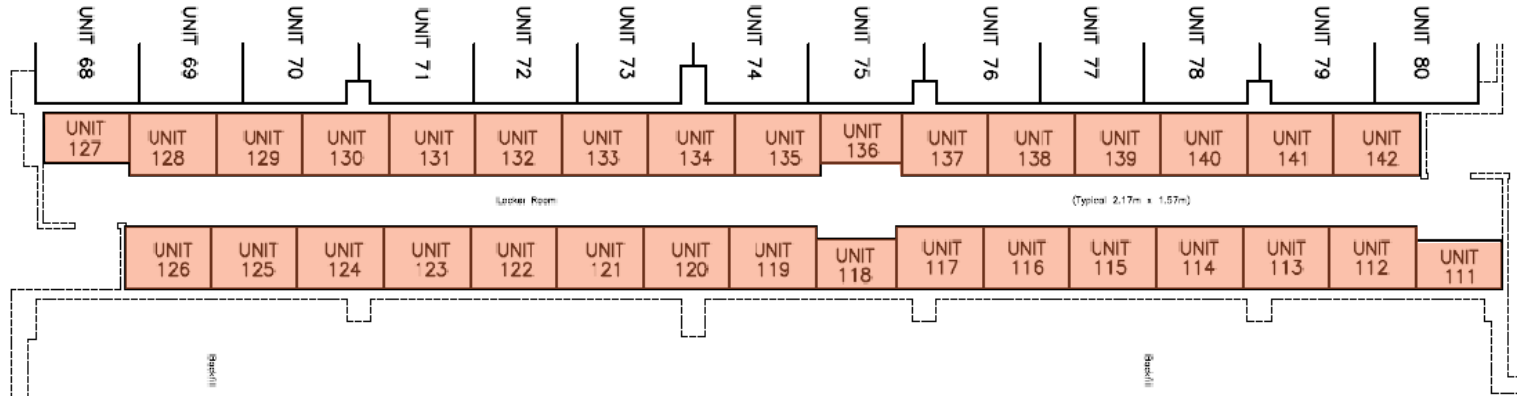

Locker Units - P4 Level

Lockers 111 - 142

This plan is provided for information purposes only. Parking & Locker unit locations are approximate and subject to change without notice. ©Tridel 2025. ®Tridel and design, "D" design, Tridel Built for Life and design, Built Green Built for Life and design are registered Trademarks of Tridel Corporation. Project names and logos are Trademarks of their respective owners. All rights reserved. Illustrations are artist's concept only. Specifications subject to change without notice. E.&O.E. January 2025