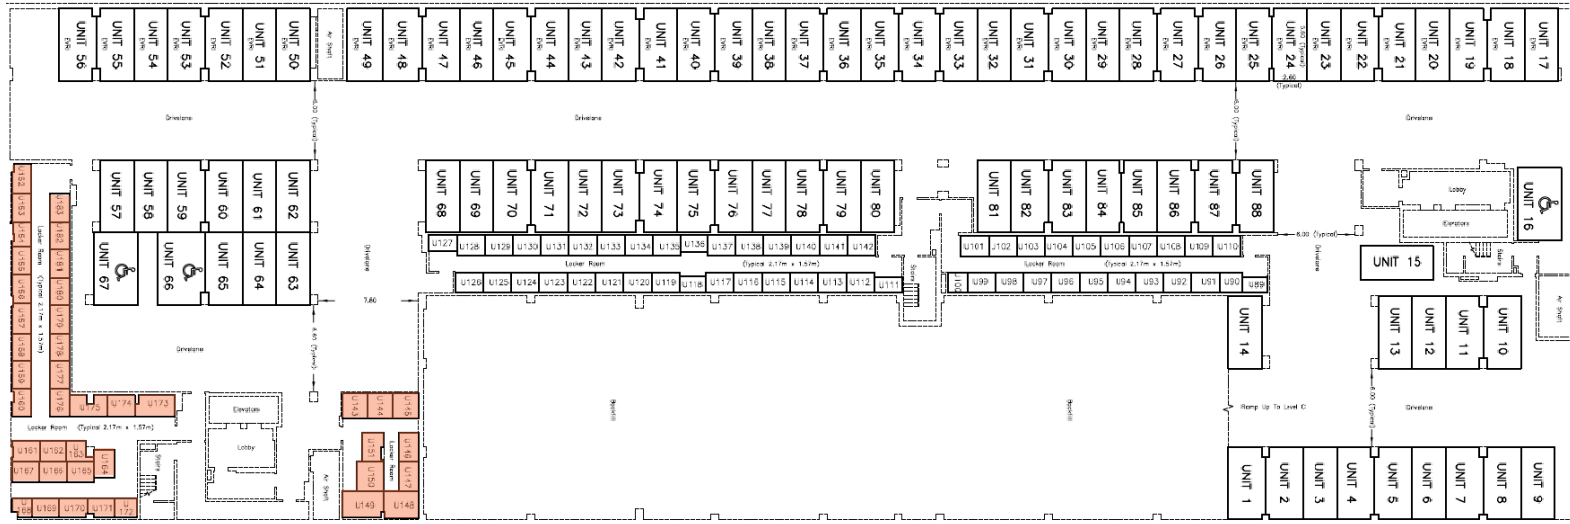

Locker Units - P4 Level

Lockers 143 - 183