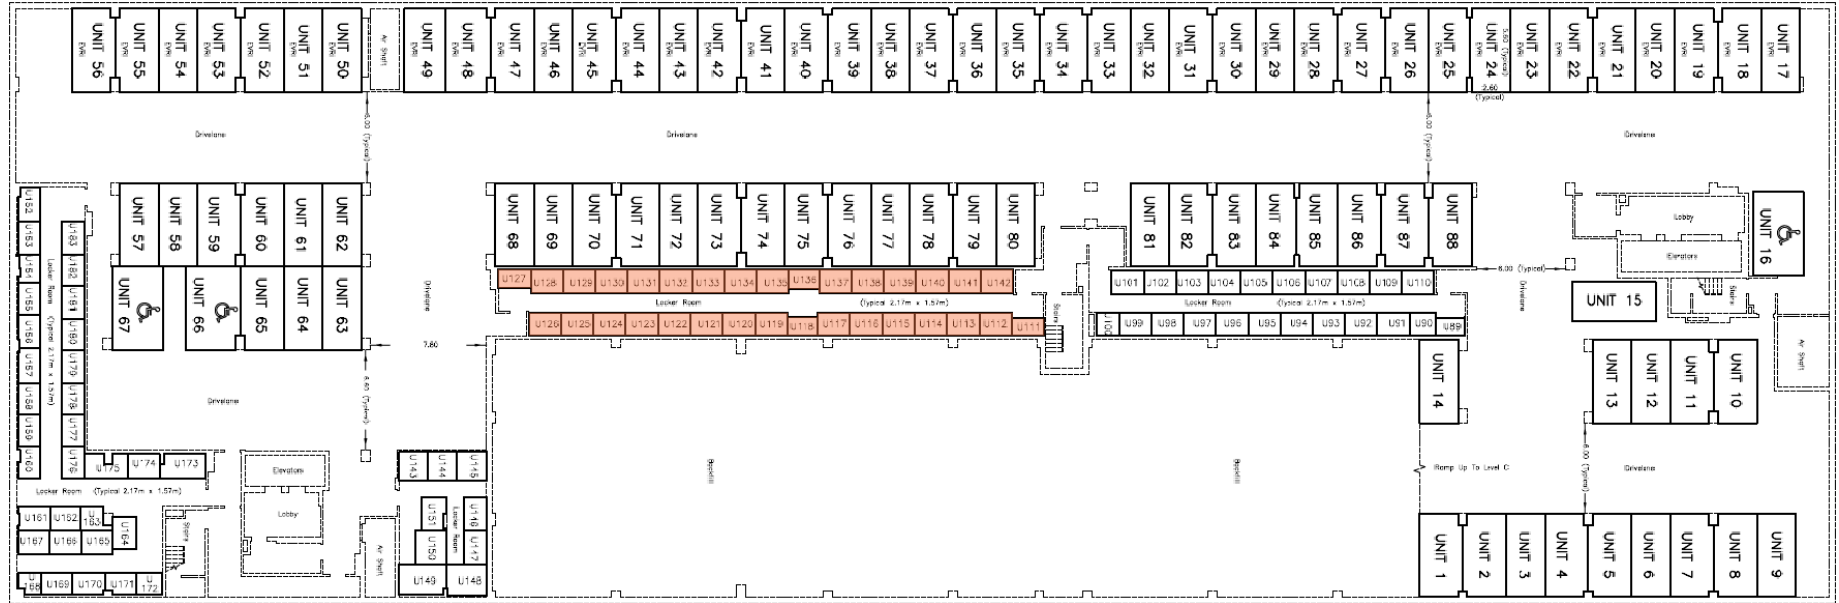

Locker Units - P4 Level

Lockers 111 - 142

ENLARGEMENTS OF
UNITS 111 TO 142 inclusive (Total: 32)
(SCALE 1:100)