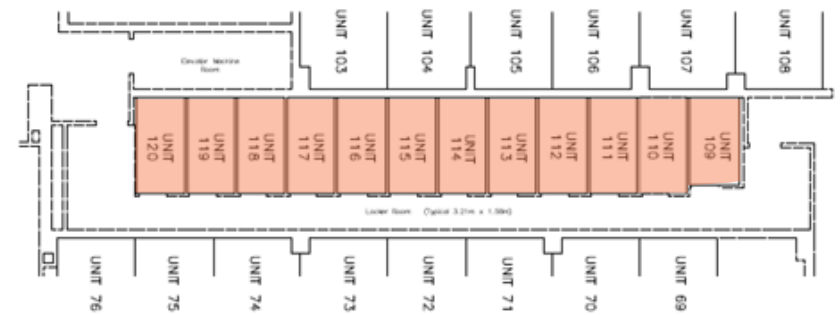

Locker Units - P2 Level

Premium Lockers 109 - 139

ENLARGEMENTS OF
UNITS 121 TO 139 inclusive (Total: 19)
(SCALE 1:100)

ENLARGEMENTS OF
UNITS 109 TO 120 inclusive (Total: 12)
(SCALE 1:100)

This plan is provided for information purposes only. Parking & Locker unit locations are approximate and subject to change without notice. ©Tridel 2025. ®Tridel and design, "D" design, Tridel Built for Life and design, Built Green Built for Life and design are registered Trademarks of Tridel Corporation. Project names and logos are Trademarks of their respective owners. All rights reserved. Illustrations are artist's concept only. Specifications subject to change without notice. E.&O.E. January 2025

Locker Units - P3 Level

Premium Lockers 134 -145

ENLARGEMENTS OF
UNITS 134 TO 145 inclusive (Total: 12)
(SCALE 1:100)

Locker Units - P3 Level

Lockers 146 - 177

ENLARGEMENTS OF
UNITS 146 TO 177 inclusive (Total: 32)
(SCALE 1:100)