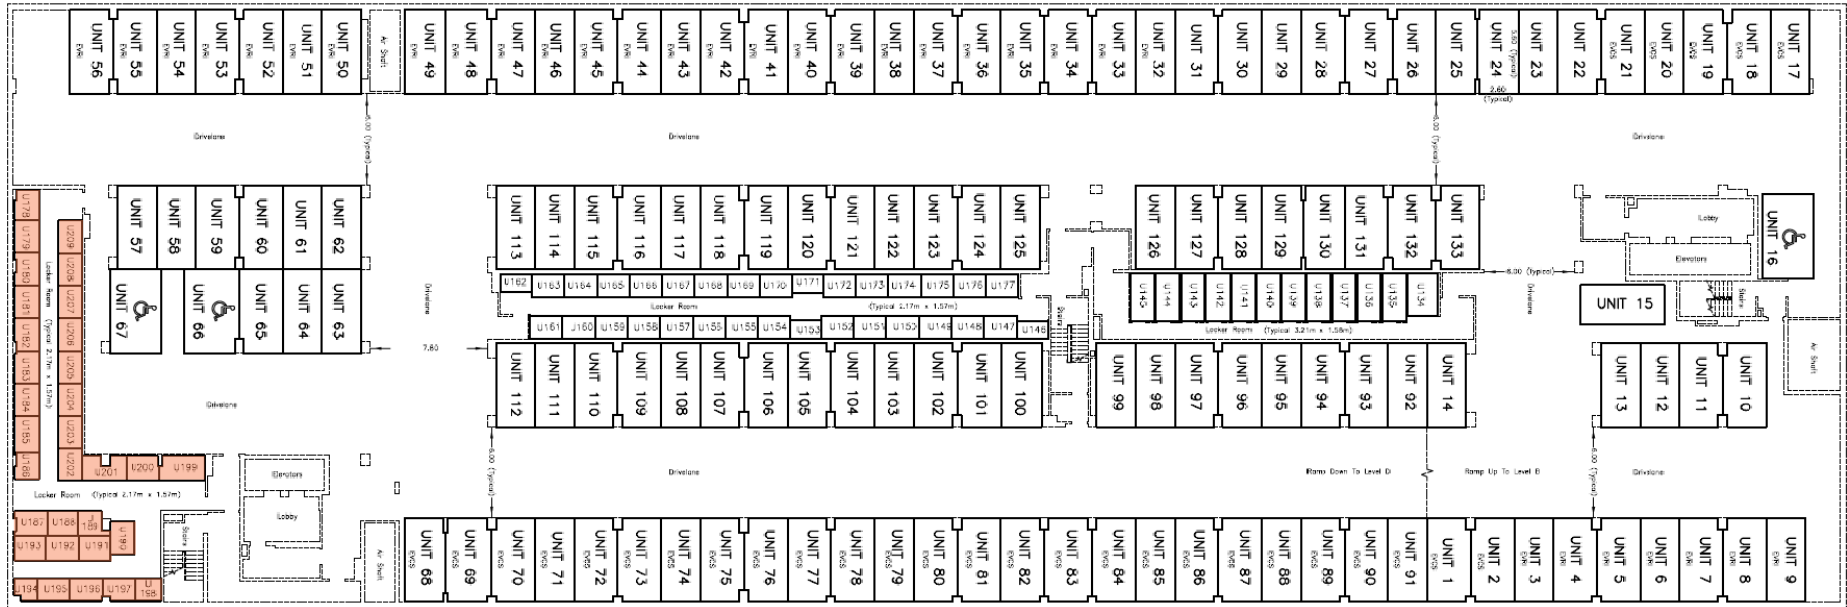

Locker Units - P2 Level

Premium Lockers 109 - 139

ENLARGEMENTS OF
UNITS 121 TO 139 inclusive (Total: 19)
(SCALE 1:100)

ENLARGEMENTS OF
UNITS 109 TO 120 inclusive (Total: 12)
(SCALE 1:100)

This plan is provided for information purposes only. Parking & Locker unit locations are approximate and subject to change without notice. ©Tridel 2025. ®Tridel and design, "D" design, Tridel Built for Life and design, Built Green Built for Life and design are registered Trademarks of Tridel Corporation. Project names and logos are Trademarks of their respective owners. All rights reserved. Illustrations are artist's concept only. Specifications subject to change without notice. E.&O.E. January 2025

Locker Units - P3 Level

Premium Lockers 134 -145

ENLARGEMENTS OF
UNITS 134 TO 145 inclusive (Total: 12)
(SCALE 1:100)

Locker Units - P3 Level

Lockers 146 - 177

ENLARGEMENTS OF
UNITS 146 TO 177 inclusive (Total: 32)
(SCALE 1:100)

Locker Units - P3 Level

Lockers 178 - 209

ENLARGEMENTS OF
UNITS 178 TO 209 inclusive (Total: 32)
(SCALE: 1:100)

Locker Units - P4 Level

Lockers 89 - 110

ENLARGEMENTS OF
UNITS 89 TO 110 inclusive (Total: 22)
(SCALE 1:100)