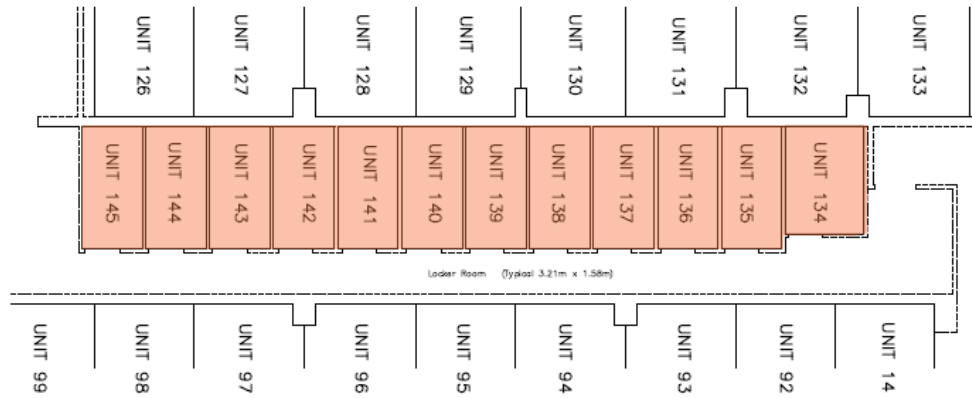

Locker Units - P2 Level

Premium Lockers 109 - 139

ENLARGEMENTS OF
UNITS 121 TO 139 inclusive (Total: 19)
(SCALE 1:100)

ENLARGEMENTS OF
UNITS 109 TO 120 inclusive (Total: 12)
(SCALE 1:100)

This plan is provided for information purposes only. Parking & Locker unit locations are approximate and subject to change without notice. ©Tridel 2025. ®Tridel and design, "D" design, Tridel Built for Life and design, Built Green Built for Life and design are registered Trademarks of Tridel Corporation. Project names and logos are Trademarks of their respective owners. All rights reserved. Illustrations are artist's concept only. Specifications subject to change without notice. E.&O.E. January 2025

Locker Units - P3 Level

Premium Lockers 134 -145

ENLARGEMENTS OF
UNITS 134 TO 145 inclusive (Total: 12)
(SCALE 1:100)

Locker Units - P3 Level

Lockers 146 - 177

ENLARGEMENTS OF
UNITS 146 TO 177 inclusive (Total: 32)
(SCALE 1:100)