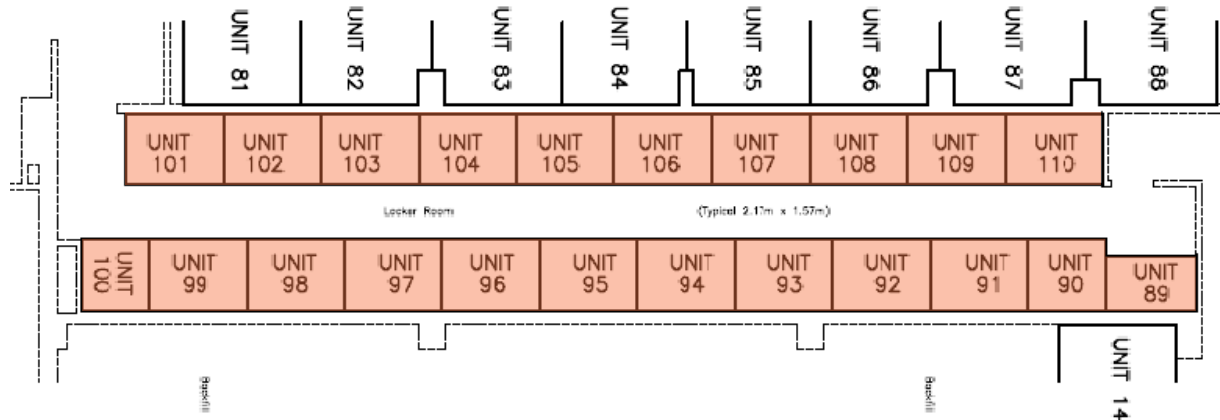

Locker Units - P3 Level

Premium Lockers 134 -145

ENLARGEMENTS OF
UNITS 134 TO 145 inclusive (Total: 12)
(SCALE 1:100)

Locker Units - P3 Level

Lockers 146 - 177

ENLARGEMENTS OF
UNITS 146 TO 177 inclusive (Total: 32)
(SCALE 1:100)

Locker Units - P3 Level

Lockers 178 - 209

ENLARGEMENTS OF
UNITS 178 TO 209 inclusive (Total: 32)
(SCALE: 1:100)

Locker Units - P4 Level

Lockers 89 - 110

ENLARGEMENTS OF
UNITS 89 TO 110 inclusive (Total: 22)
(SCALE 1:100)