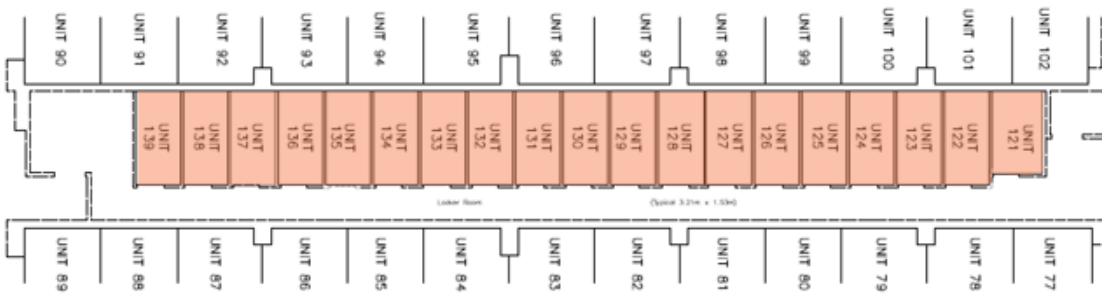

Locker Units - P2 Level

Premium Lockers 109 - 139

ENLARGEMENTS OF
UNITS 121 TO 139 inclusive (Total: 19)
(SCALE 1:100)

ENLARGEMENTS OF
UNITS 109 TO 120 inclusive (Total: 12)
(SCALE 1:100)

This plan is provided for information purposes only. Parking & Locker unit locations are approximate and subject to change without notice. ©Tridel 2025. ®Tridel and design, "D" design, Tridel Built for Life and design, Built Green Built for Life and design are registered Trademarks of Tridel Corporation. Project names and logos are Trademarks of their respective owners. All rights reserved. Illustrations are artist's concept only. Specifications subject to change without notice. E.&O.E. January 2025

Locker Units - P3 Level

Premium Lockers 134 -145

ENLARGEMENTS OF
UNITS 134 TO 145 inclusive (Total: 12)
(SCALE 1:100)

Locker Units - P3 Level

Lockers 146 - 177

ENLARGEMENTS OF
UNITS 146 TO 177 inclusive (Total: 32)
(SCALE 1:100)