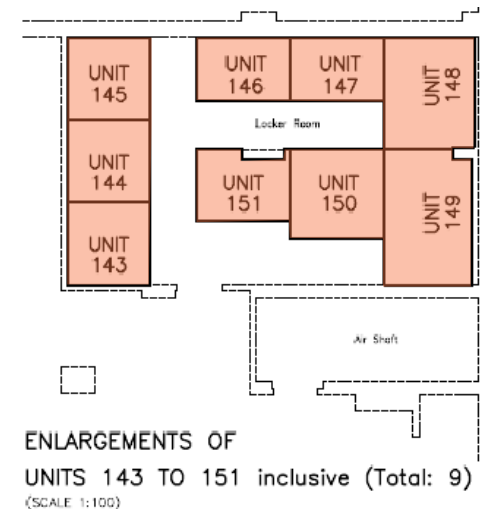

Locker Units - P3 Level

Lockers 178 - 209

ENLARGEMENTS OF
UNITS 178 TO 209 inclusive (Total: 32)
(SCALE: 1:100)

Locker Units - P4 Level

Lockers 89 - 110

ENLARGEMENTS OF
UNITS 89 TO 110 inclusive (Total: 22)
(SCALE 1:100)

Locker Units - P4 Level

Lockers 111 - 142

ENLARGEMENTS OF
 UNITS 111 TO 142 inclusive (Total: 32)
 (SCALE 1:100)

This plan is provided for information purposes only. Parking & Locker unit locations are approximate and subject to change without notice. ©Tridel 2025. ®Tridel and design, "D" design, Tridel Built for Life and design, Built Green Built for Life and design are registered Trademarks of Tridel Corporation. Project names and logos are Trademarks of their respective owners. All rights reserved. Illustrations are artist's concept only. Specifications subject to change without notice. E.&O.E. January 2025

Locker Units - P4 Level

Lockers 143 - 183

ENLARGEMENTS OF
UNITS 152 TO 183 inclusive (Total: 32)
(SCALE 1:100)

ENLARGEMENTS OF
UNITS 143 TO 151 inclusive (Total: 9)
(SCALE 1:100)