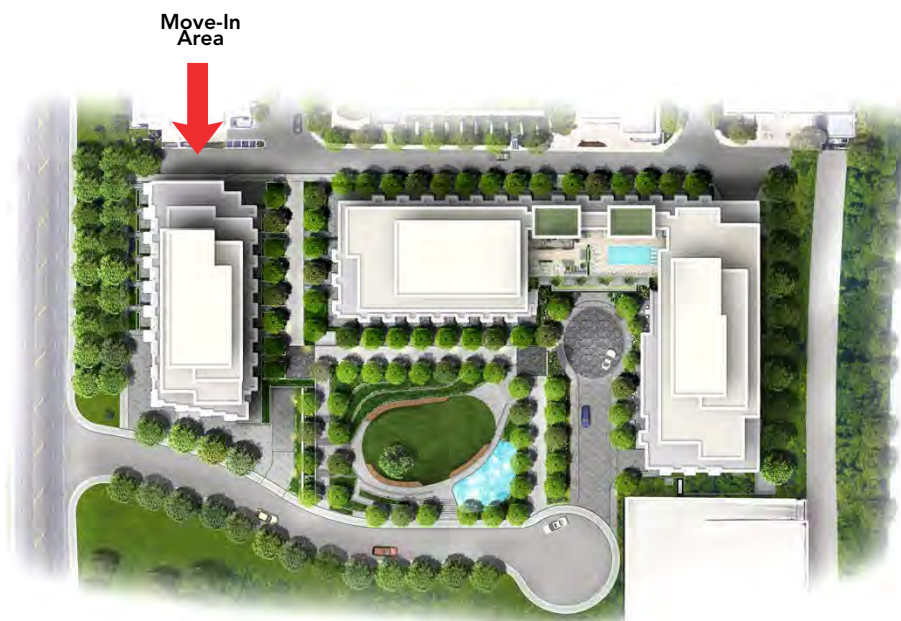

YOUR MOVE-IN AREA

- 10 Inn On The Park Drive, North York, ON M3C 0P9
- The loading bay is located on the north side of the community and can be accessed via the Leslie Street service road.
- Once you have arrived, you can get access to the moving area through the Concierge.