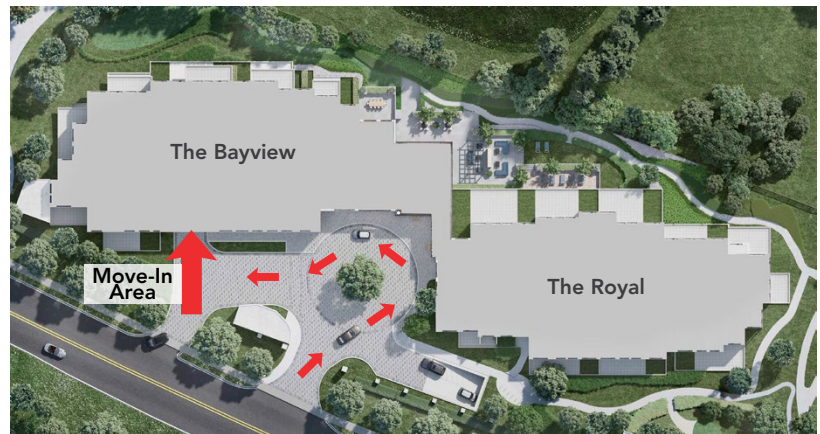

- The Royal (north tower): 397 Royal Orchard Blvd, Thornhill, ON L3T 0H3
- The Bayview (south tower): 399 Royal Orchard Blvd, Thornhill, ON L3T 0H4
- The loading bay is located on the southeast side of The Bayview (south tower) and can be accessed via Royal Orchard Blvd.
- Once you have arrived, you can get access to the moving area through the Concierge.