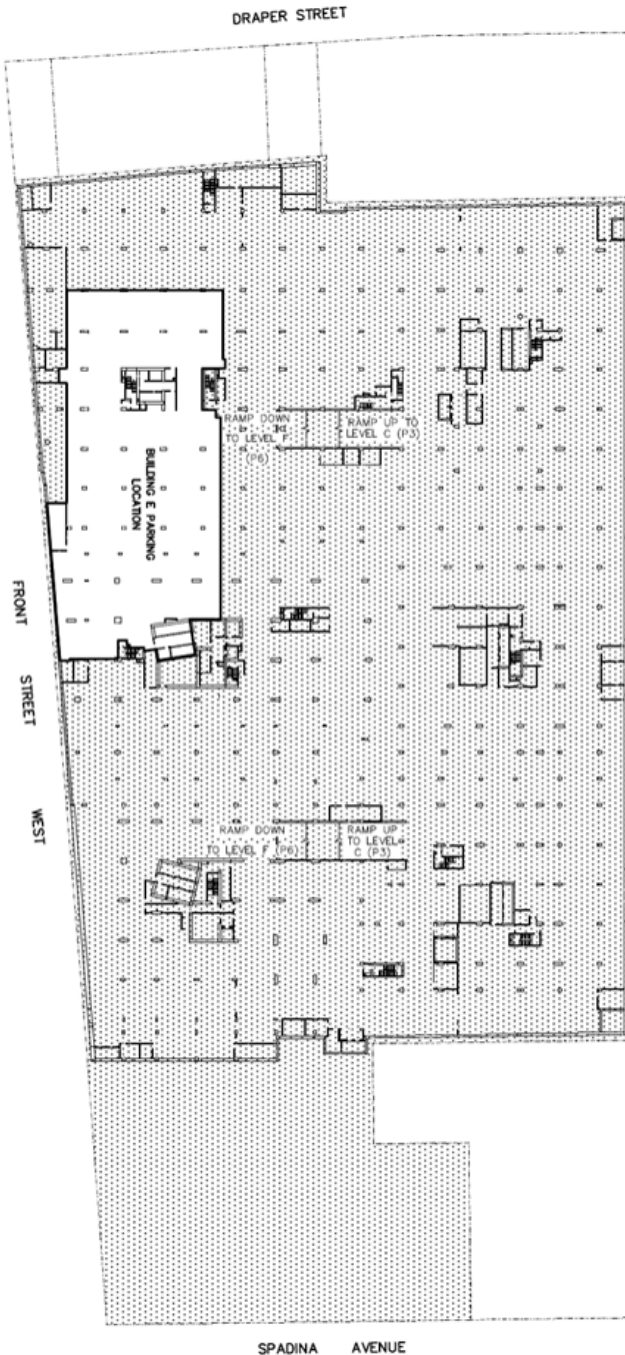

Locker Units - P4 Level

Units 1- 165

This plan is provided for information purposes only. Parking & Locker unit locations are approximate and subject to change without notice. ©Tridel 2023. ©Tridel and design, "D" design, Tridel Built for Life and design, Built Green Built for Life and design are registered Trademarks of Tridel Corporation. Project names and logos are Trademarks of their respective owners. All rights reserved. Illustrations are artist's concept only. Specifications subject to change without notice. E.&O.E. June 2023

Parking Units - P5 Level

Units 1- 87

This plan is provided for information purposes only. Parking & Locker unit locations are approximate and subject to change without notice. ©Tridel 2023. ©Tridel and design, "D" design, Tridel Built for Life and design, Built Green Built for Life and design are registered Trademarks of Tridel Corporation. Project names and logos are Trademarks of their respective owners. All rights reserved. Illustrations are artist's concept only. Specifications subject to change without notice. E.&O.E. June 2023