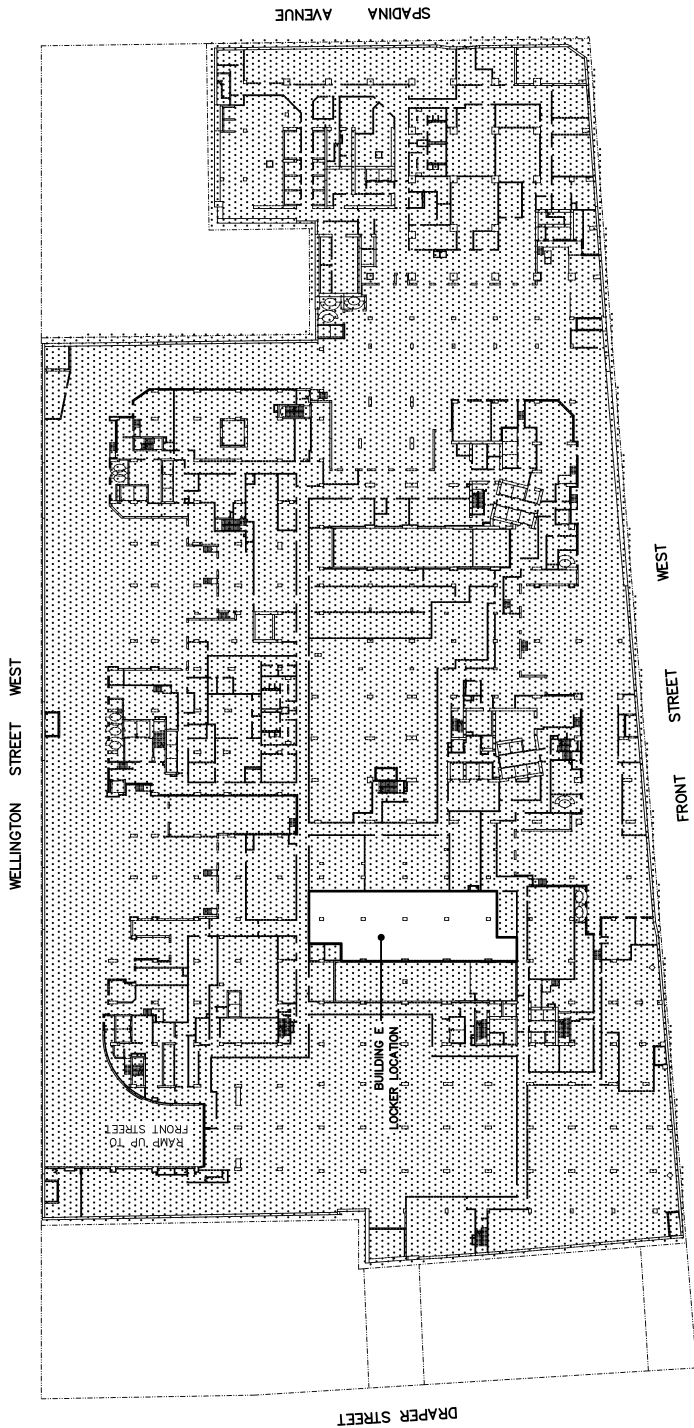

Locker Units - P4 Level

Units 1- 165

This plan is provided for information purposes only. Parking & Locker unit locations are approximate and subject to change without notice. ©Tridel 2023. ©Tridel and design, "D" design, Tridel Built for Life and design, Built Green Built for Life and design are registered Trademarks of Tridel Corporation. Project names and logos are Trademarks of their respective owners. All rights reserved. Illustrations are artist's concept only. Specifications subject to change without notice. E.&O.E. June 2023

Parking Units - P5 Level

Units 1- 87

This plan is provided for information purposes only. Parking & Locker unit locations are approximate and subject to change without notice. ©Tridel 2023. ©Tridel and design, "D" design, Tridel Built for Life and design, Built Green Built for Life and design are registered Trademarks of Tridel Corporation. Project names and logos are Trademarks of their respective owners. All rights reserved. Illustrations are artist's concept only. Specifications subject to change without notice. E.&O.E. June 2023