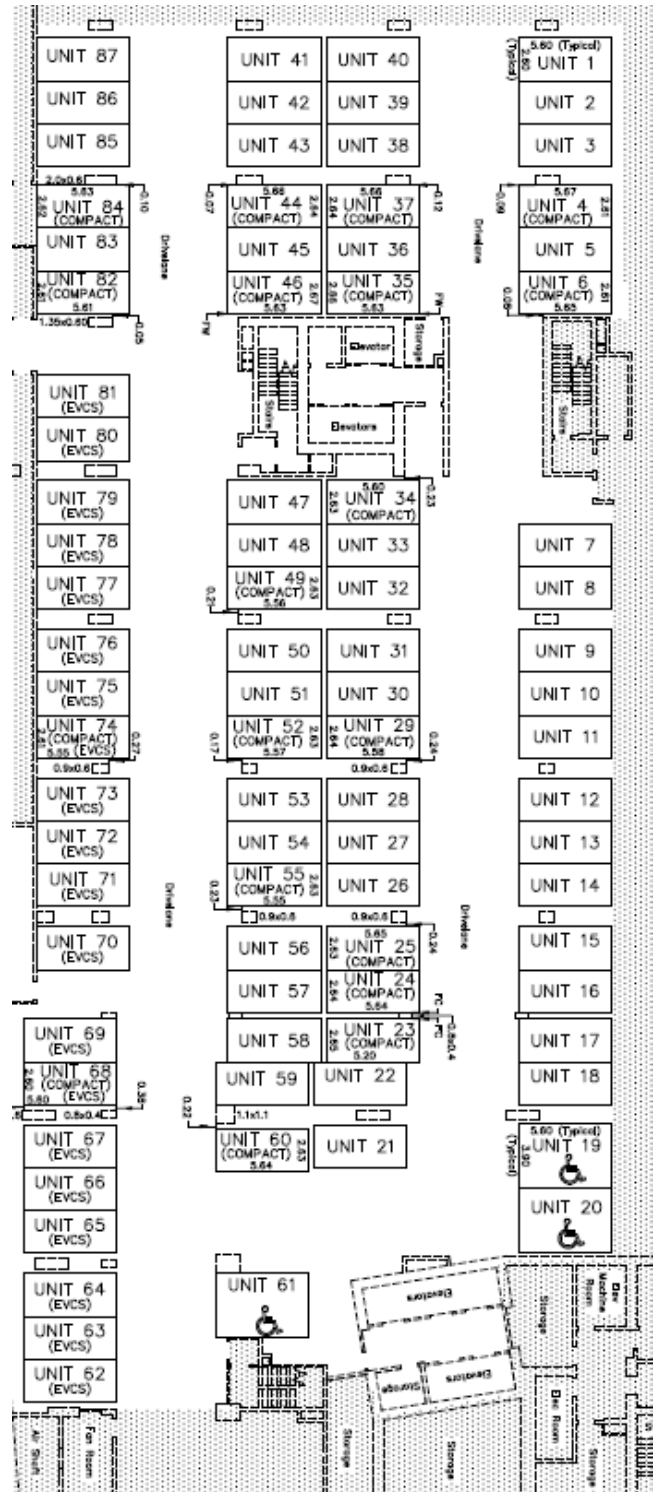

Parking Units - P5 Level

Units 1- 87

This plan is provided for information purposes only. Parking & Locker unit locations are approximate and subject to change without notice. ©Tridel 2023. ©Tridel and design, "D" design, Tridel Built for Life and design, Built Green Built for Life and design are registered Trademarks of Tridel Corporation. Project names and logos are Trademarks of their respective owners. All rights reserved. Illustrations are artist's concept only. Specifications subject to change without notice. E.&O.E. June 2023