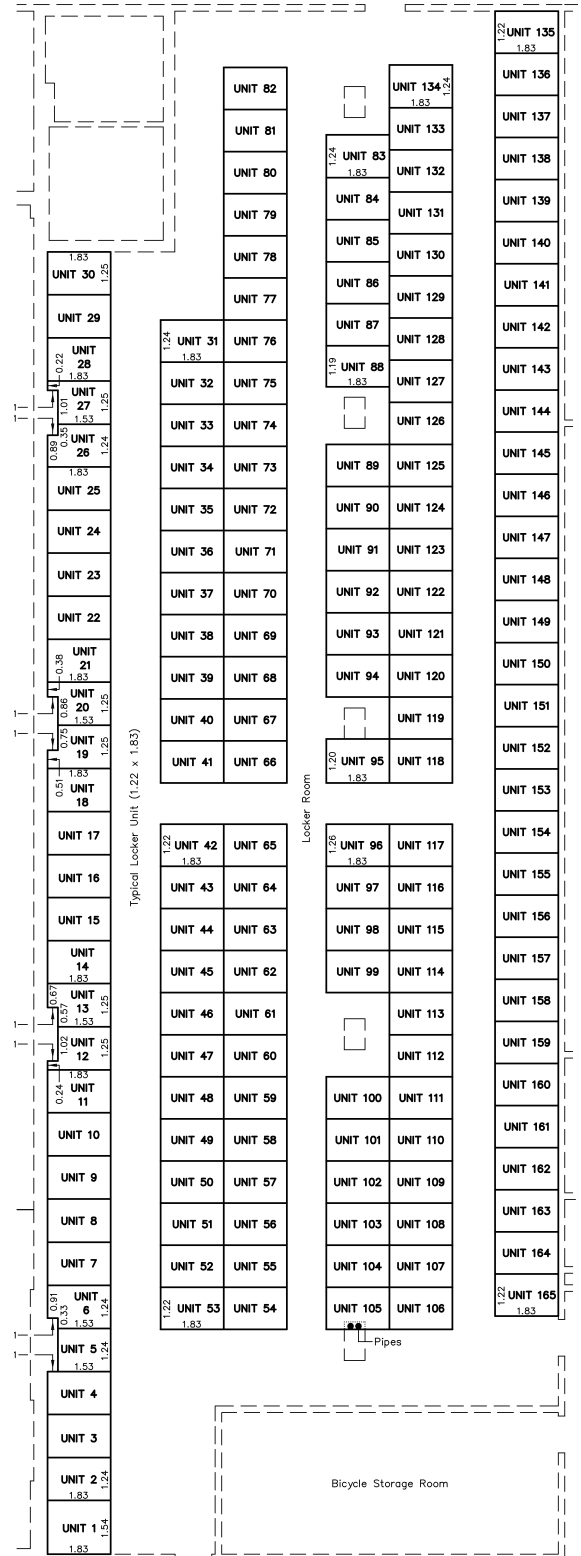

Locker Units - P4 Level

Units 1- 165

This plan is provided for information purposes only. Parking & Locker unit locations are approximate and subject to change without notice. ©Tridel 2023. ©Tridel and design, "D" design, Tridel Built for Life and design, Built Green Built for Life and design are registered Trademarks of Tridel Corporation. Project names and logos are Trademarks of their respective owners. All rights reserved. Illustrations are artist's concept only. Specifications subject to change without notice. E.&O.E. June 2023

Parking Units - P5 Level

Units 1- 87

This plan is provided for information purposes only. Parking & Locker unit locations are approximate and subject to change without notice. ©Tridel 2023. ©Tridel and design, "D" design, Tridel Built for Life and design, Built Green Built for Life and design are registered Trademarks of Tridel Corporation. Project names and logos are Trademarks of their respective owners. All rights reserved. Illustrations are artist's concept only. Specifications subject to change without notice. E.&O.E. June 2023