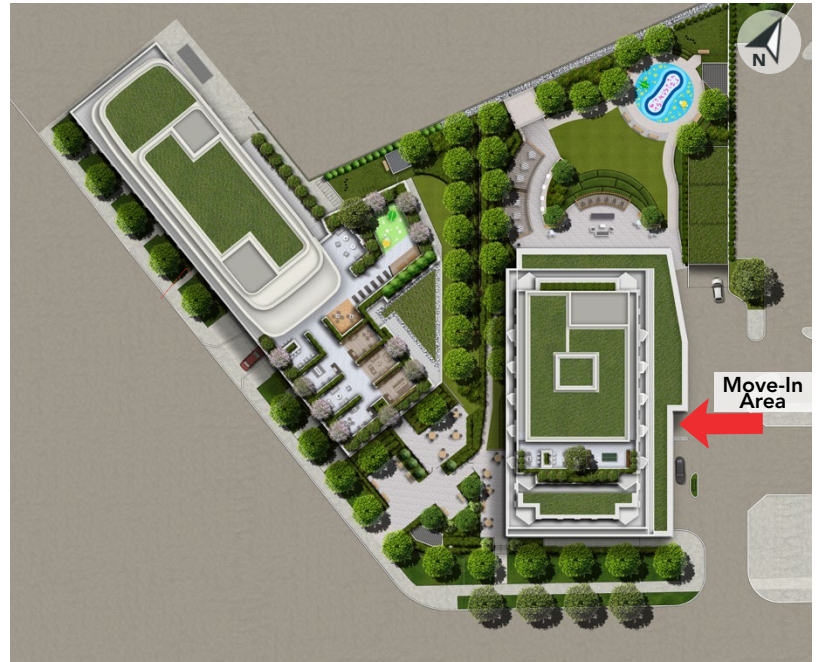

### YOUR MOVE-IN AREA

- Westerly 2: 60 Central Park Roadway, Toronto, ON, M9A 0E6
- The loading bay is located on the east side of the community and can be accessed via Central Park Roadway.
- Once you have arrived, you can get access to the moving area with help from the Concierge.